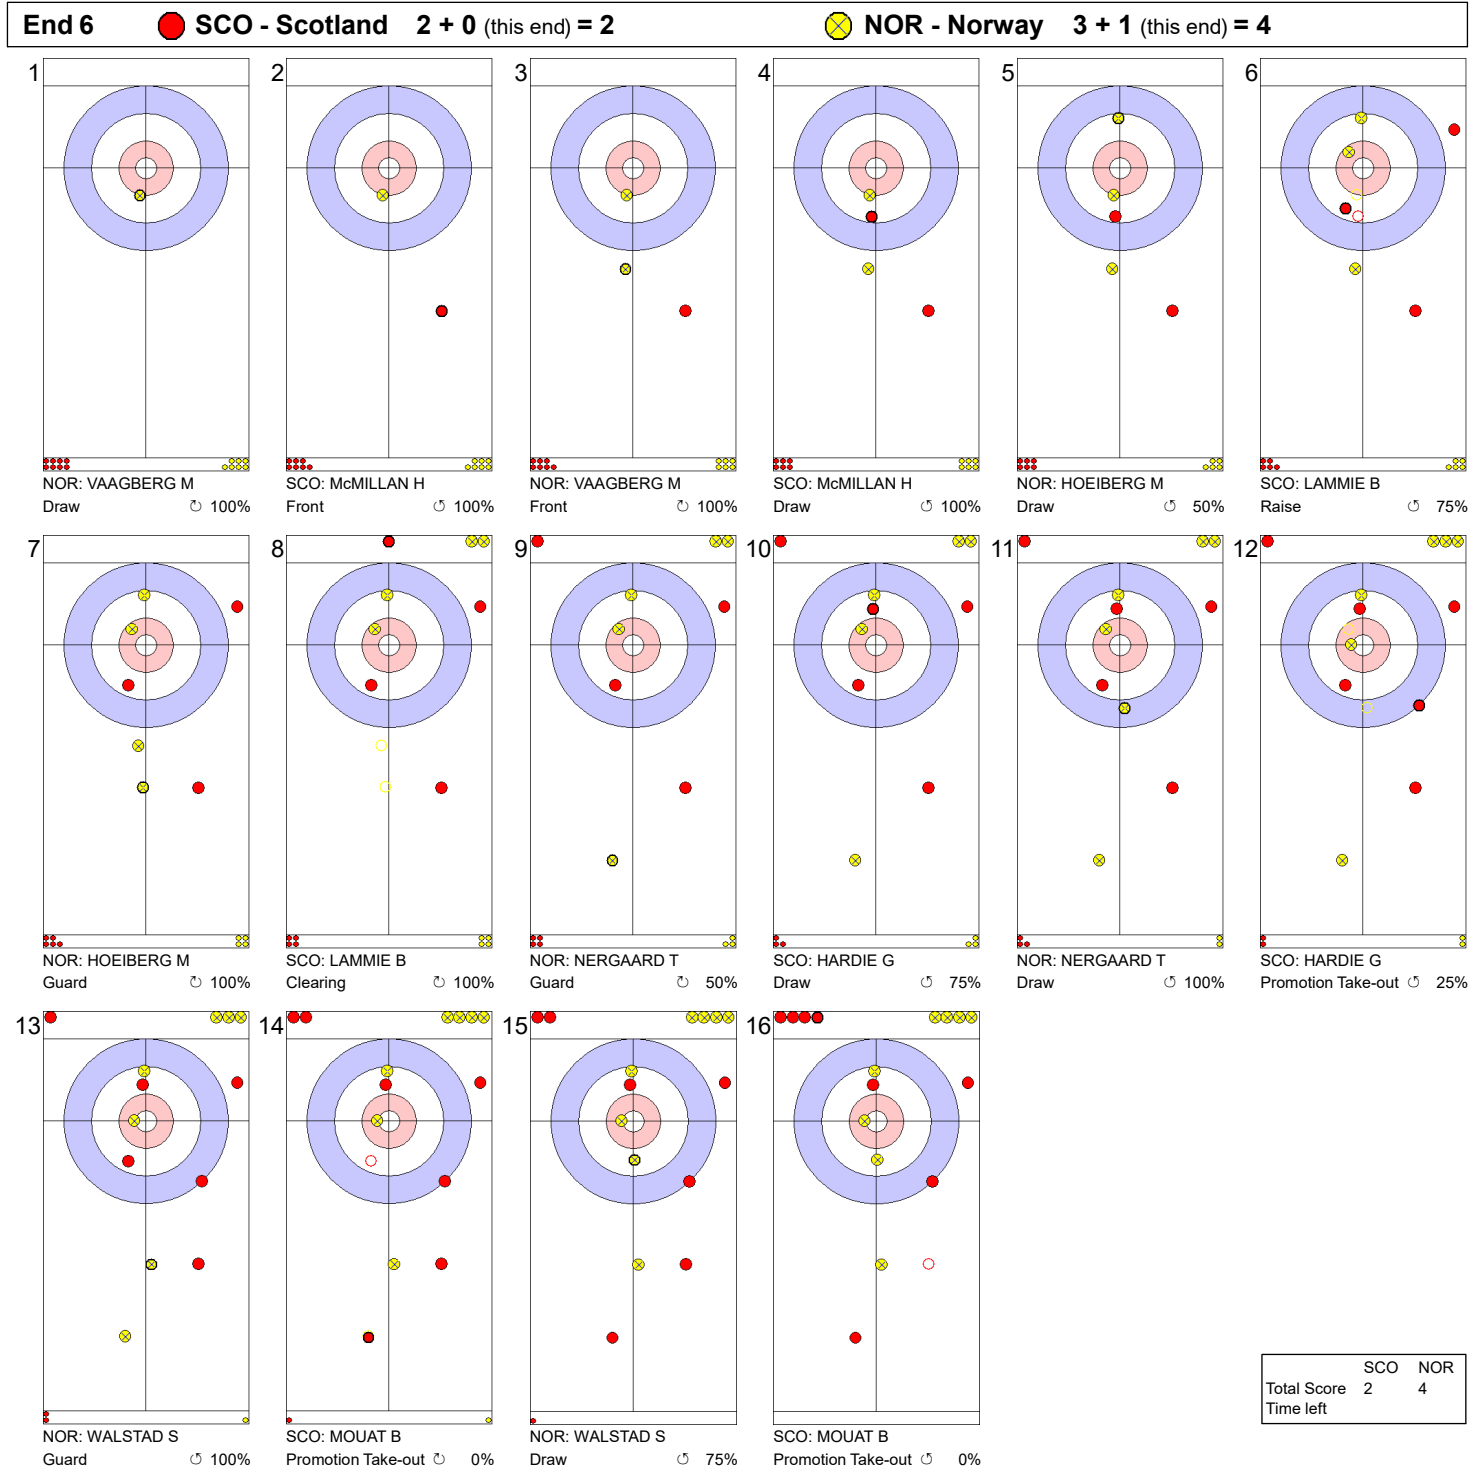

FRI 9 APR 2021  
 Start Time 9:00

Round Robin Session 22 - Sheet A

**Game - Shot by Shot**

**Legend:**  
 ↻ Clockwise      ↺ Counter-clockwise      - Not considered

FRI 9 APR 2021  
 Start Time 9:00

Round Robin Session 22 - Sheet A

**Game - Shot by Shot**

**Legend:**  
 ↻ Clockwise      ↺ Counter-clockwise      - Not considered

FRI 9 APR 2021  
 Start Time 9:00

Round Robin Session 22 - Sheet A

**Game - Shot by Shot**

**Legend:**  
 ↻ Clockwise      ↺ Counter-clockwise      - Not considered