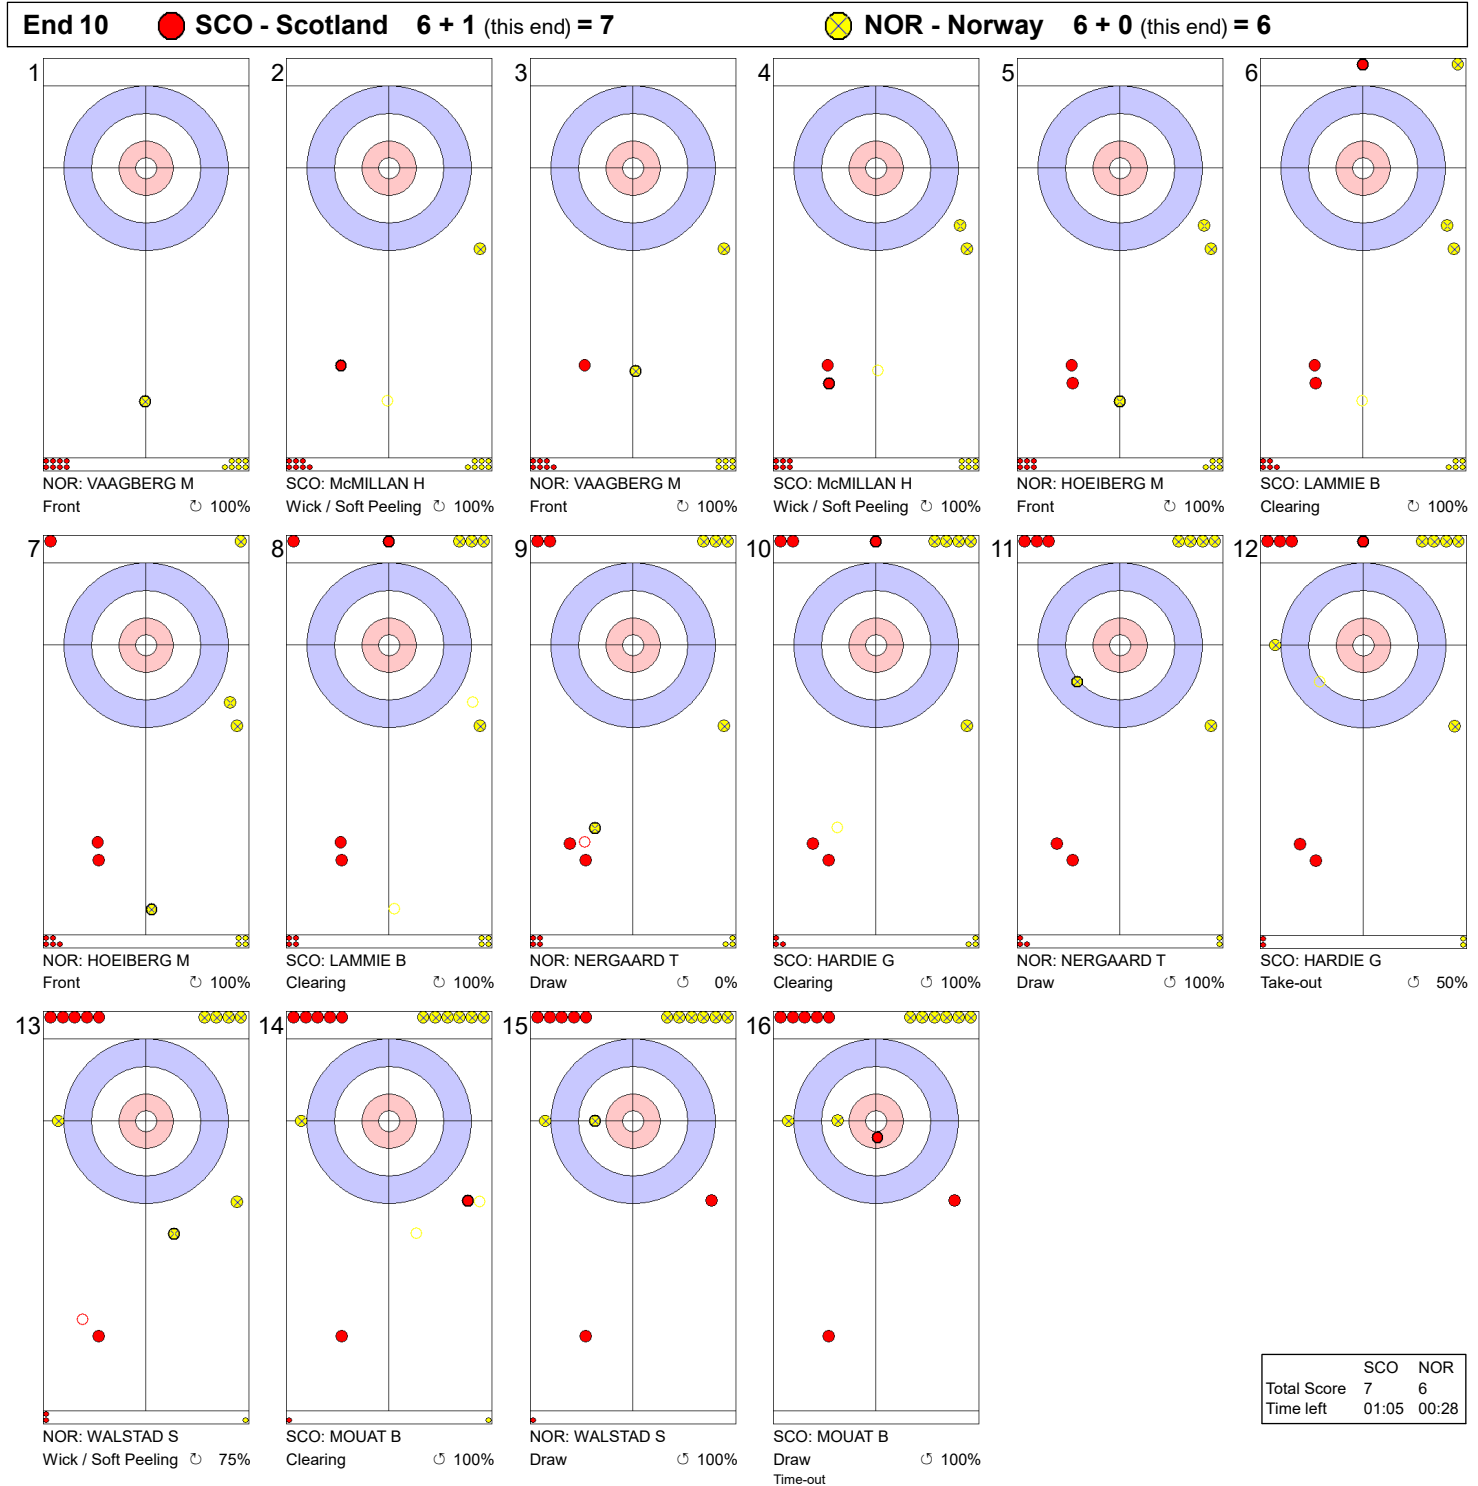

**Game - Shot by Shot**

**Legend:**  
 ↻ Clockwise      ↺ Counter-clockwise      - Not considered

FRI 9 APR 2021  
 Start Time 9:00

Round Robin Session 22 - Sheet A

**Game - Shot by Shot**

**Legend:**  
 ↻ Clockwise      ↺ Counter-clockwise      - Not considered

FRI 9 APR 2021  
 Start Time 9:00

Round Robin Session 22 - Sheet A

**Game - Shot by Shot**

**Legend:**  
 ↻ Clockwise      ↺ Counter-clockwise      - Not considered

FRI 9 APR 2021  
 Start Time 9:00

Round Robin Session 22 - Sheet A

FRI 9 APR 2021  
 Start Time 9:00

Round Robin Session 22 - Sheet A

**Game - Shot by Shot**

**Legend:**  
 ↻ Clockwise      ↺ Counter-clockwise      - Not considered