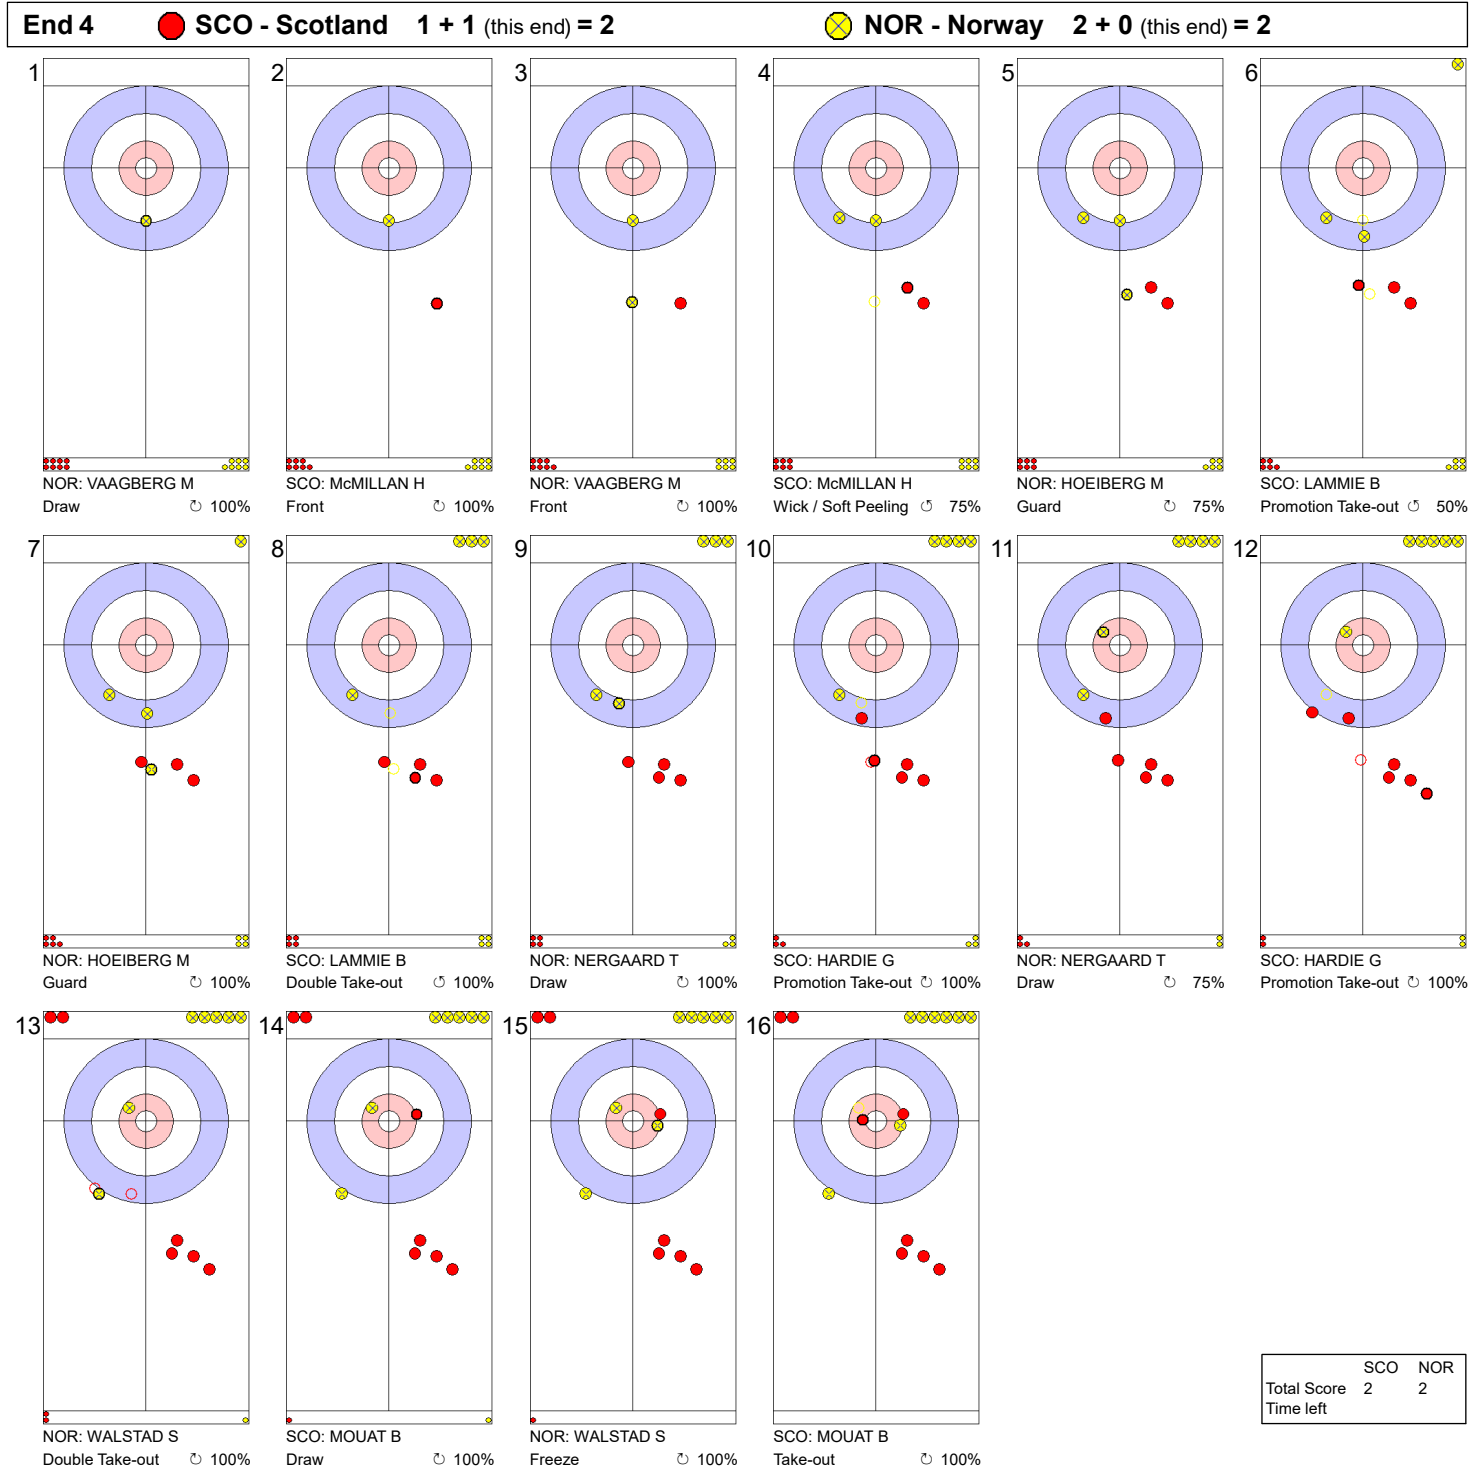

FRI 9 APR 2021  
 Start Time 9:00

Round Robin Session 22 - Sheet A

**Game - Shot by Shot**

**Legend:**  
 ↻ Clockwise      ↺ Counter-clockwise      - Not considered

FRI 9 APR 2021  
 Start Time 9:00

Round Robin Session 22 - Sheet A

**Game - Shot by Shot**

**Legend:**  
 ↻ Clockwise      ↺ Counter-clockwise      - Not considered

FRI 9 APR 2021  
 Start Time 9:00

Round Robin Session 22 - Sheet A

**Game - Shot by Shot**

**Legend:**  
 ↻ Clockwise      ↺ Counter-clockwise      - Not considered