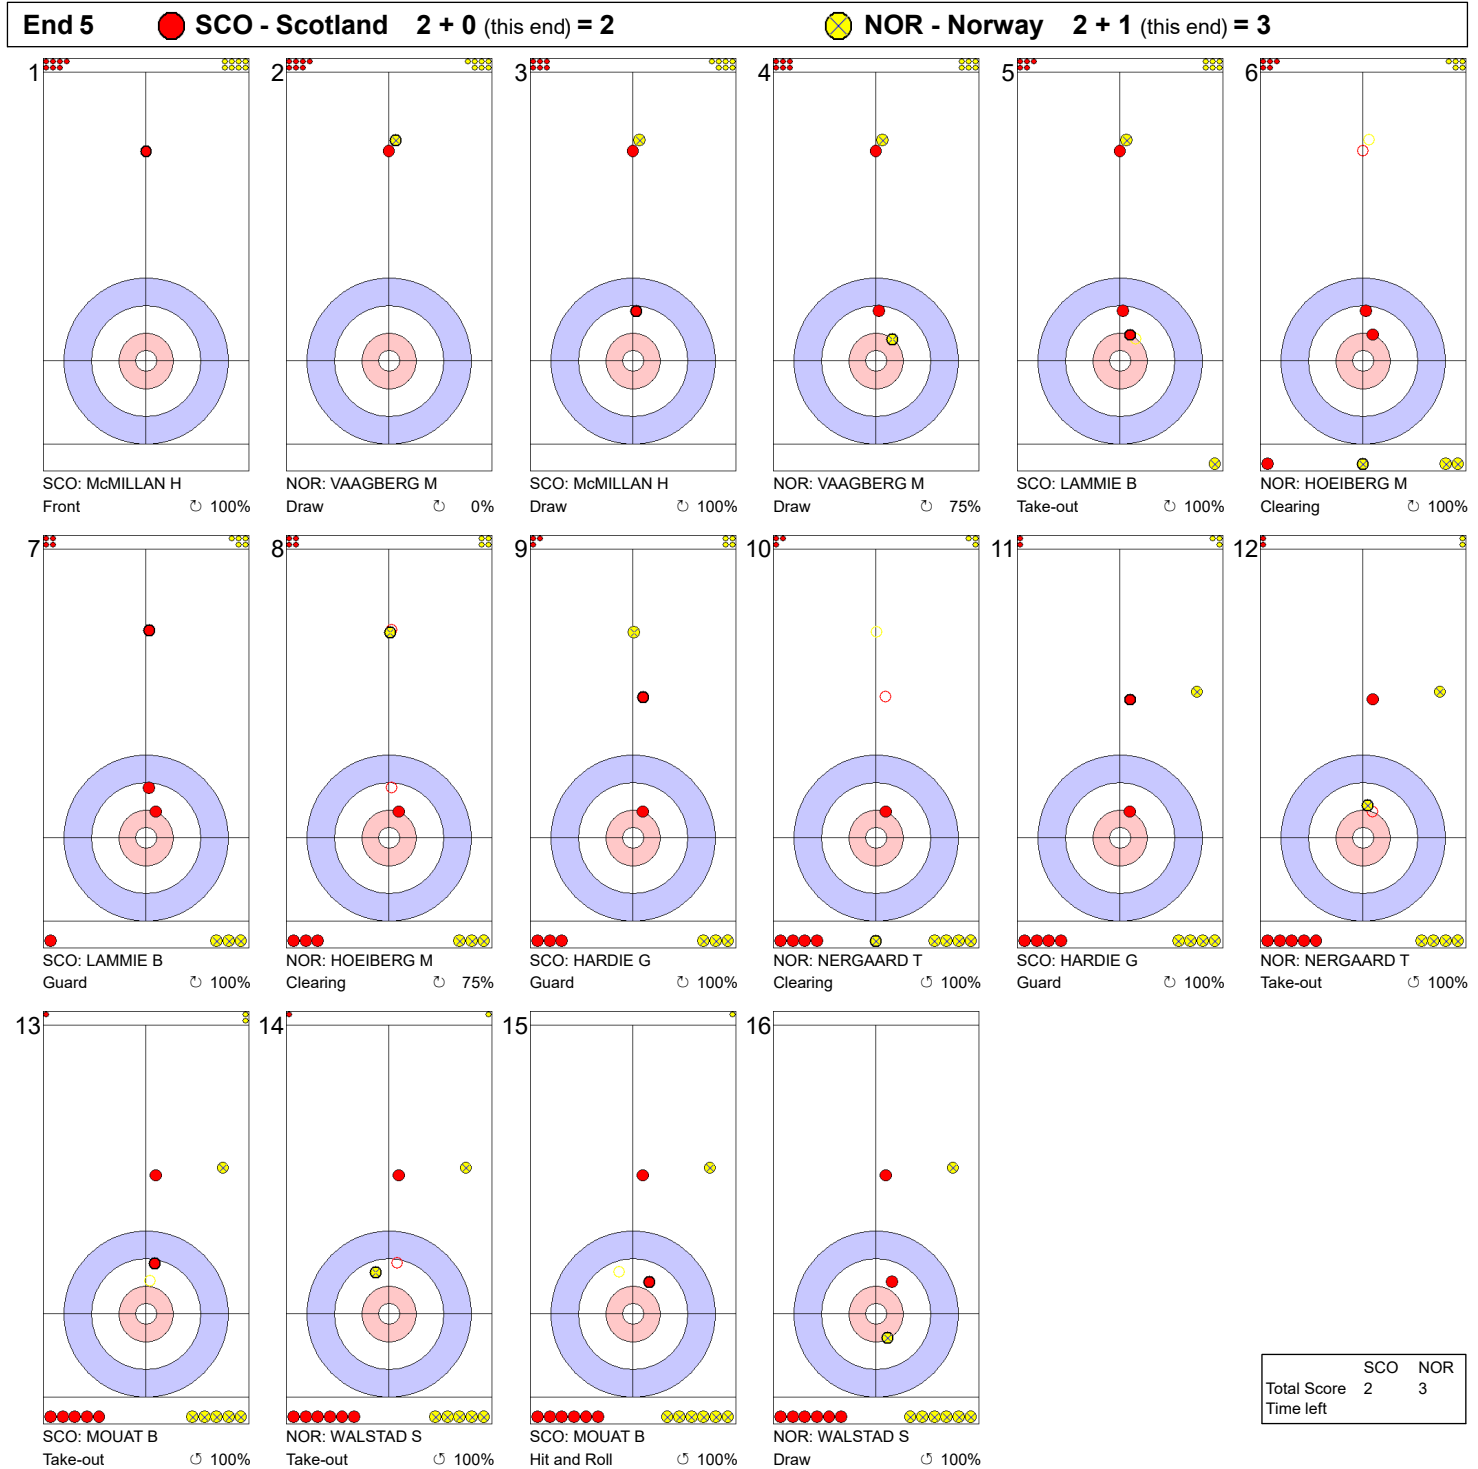

**Game - Shot by Shot**

**Legend:**  
 ↻ Clockwise      ↺ Counter-clockwise      - Not considered

FRI 9 APR 2021  
 Start Time 9:00

Round Robin Session 22 - Sheet A

**Game - Shot by Shot**

**Legend:**  
 ↻ Clockwise      ↺ Counter-clockwise      - Not considered

FRI 9 APR 2021  
 Start Time 9:00

Round Robin Session 22 - Sheet A

**Game - Shot by Shot**

**Legend:**  
 ↻ Clockwise      ↺ Counter-clockwise      - Not considered

FRI 9 APR 2021  
 Start Time 9:00

Round Robin Session 22 - Sheet A