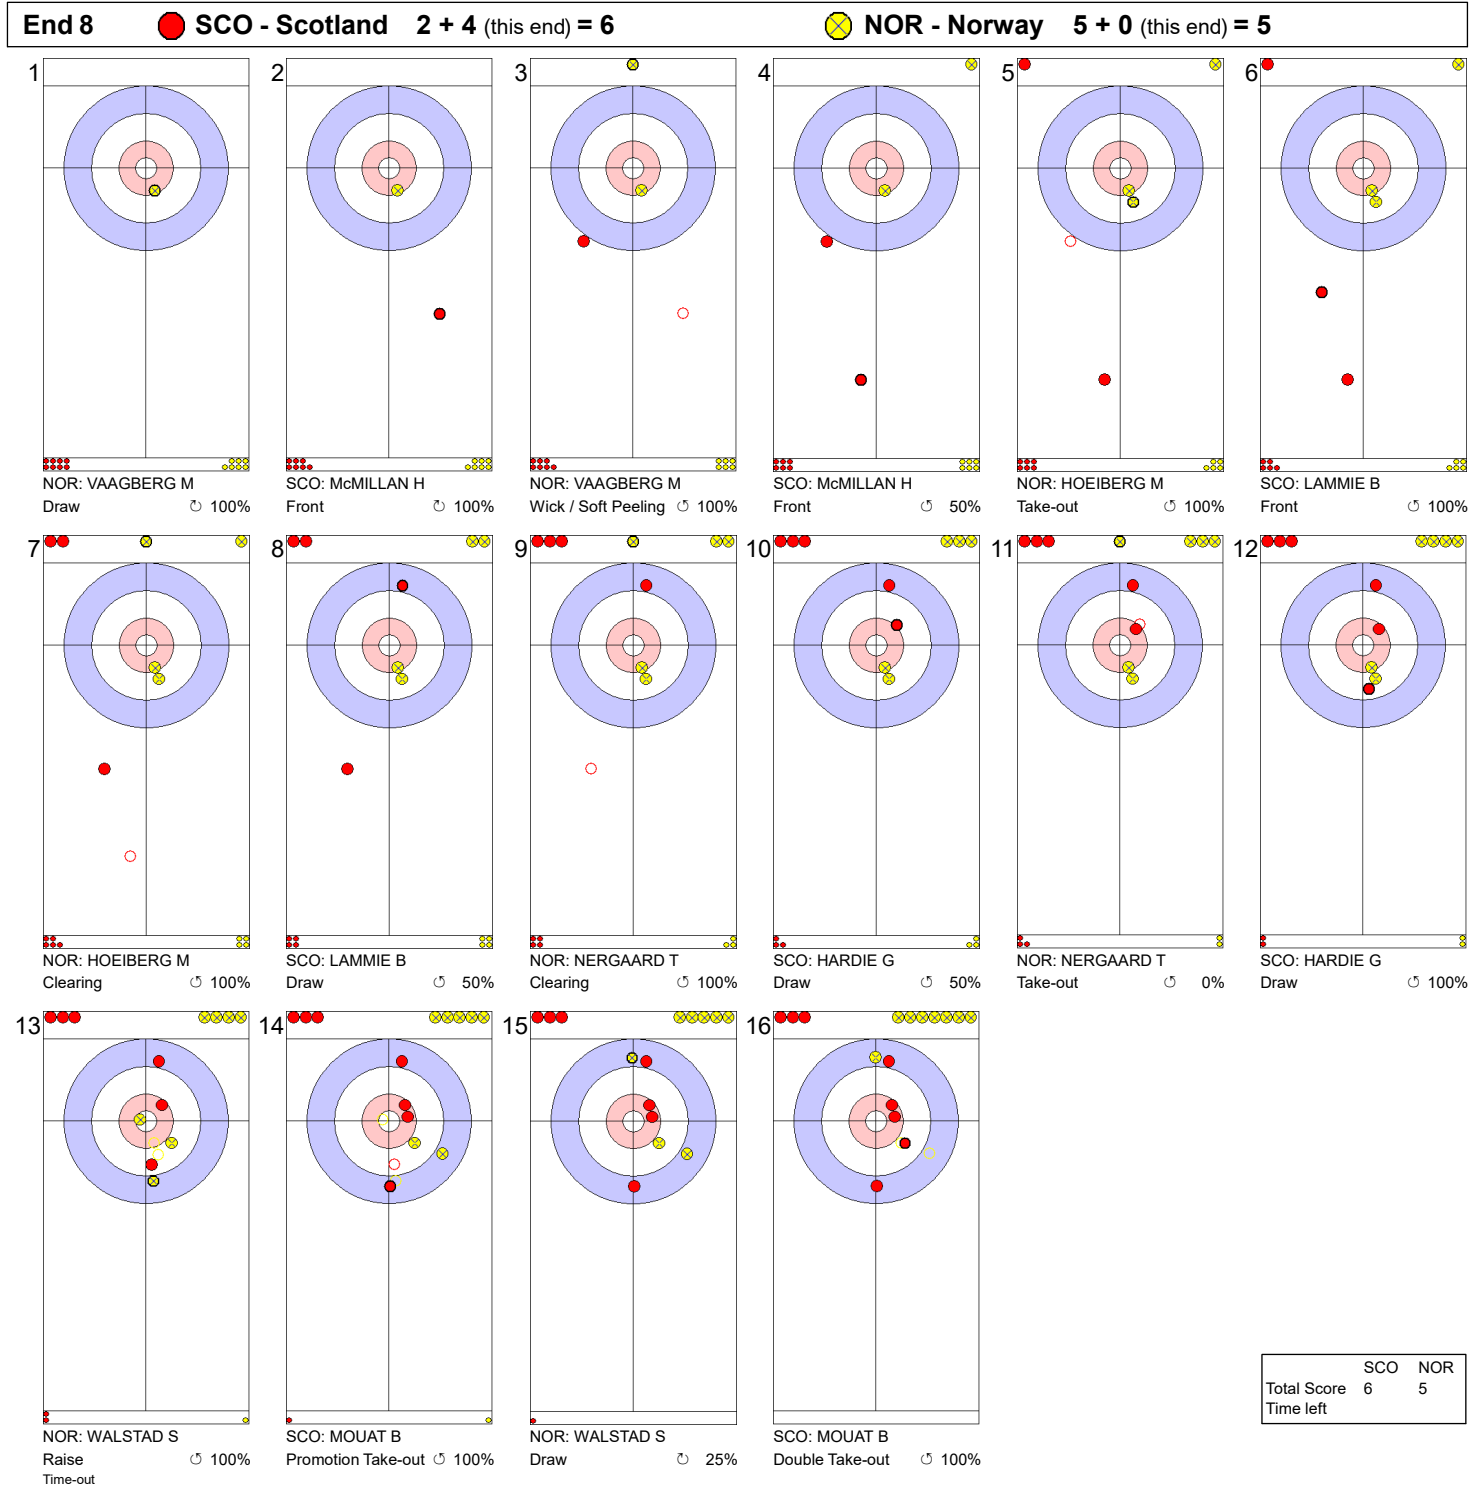

**Game - Shot by Shot**

**Legend:**  
 ↻ Clockwise      ↺ Counter-clockwise      - Not considered

FRI 9 APR 2021  
 Start Time 9:00

Round Robin Session 22 - Sheet A

**Game - Shot by Shot**

**Legend:**  
 ↻ Clockwise      ↺ Counter-clockwise      - Not considered

FRI 9 APR 2021  
 Start Time 9:00

Round Robin Session 22 - Sheet A

**Game - Shot by Shot**

**Legend:**  
 ↻ Clockwise      ↺ Counter-clockwise      - Not considered

FRI 9 APR 2021  
 Start Time 9:00

Round Robin Session 22 - Sheet A

FRI 9 APR 2021  
 Start Time 9:00

Round Robin Session 22 - Sheet A

**Game - Shot by Shot**

**Legend:**  
 ↻ Clockwise      ↺ Counter-clockwise      - Not considered