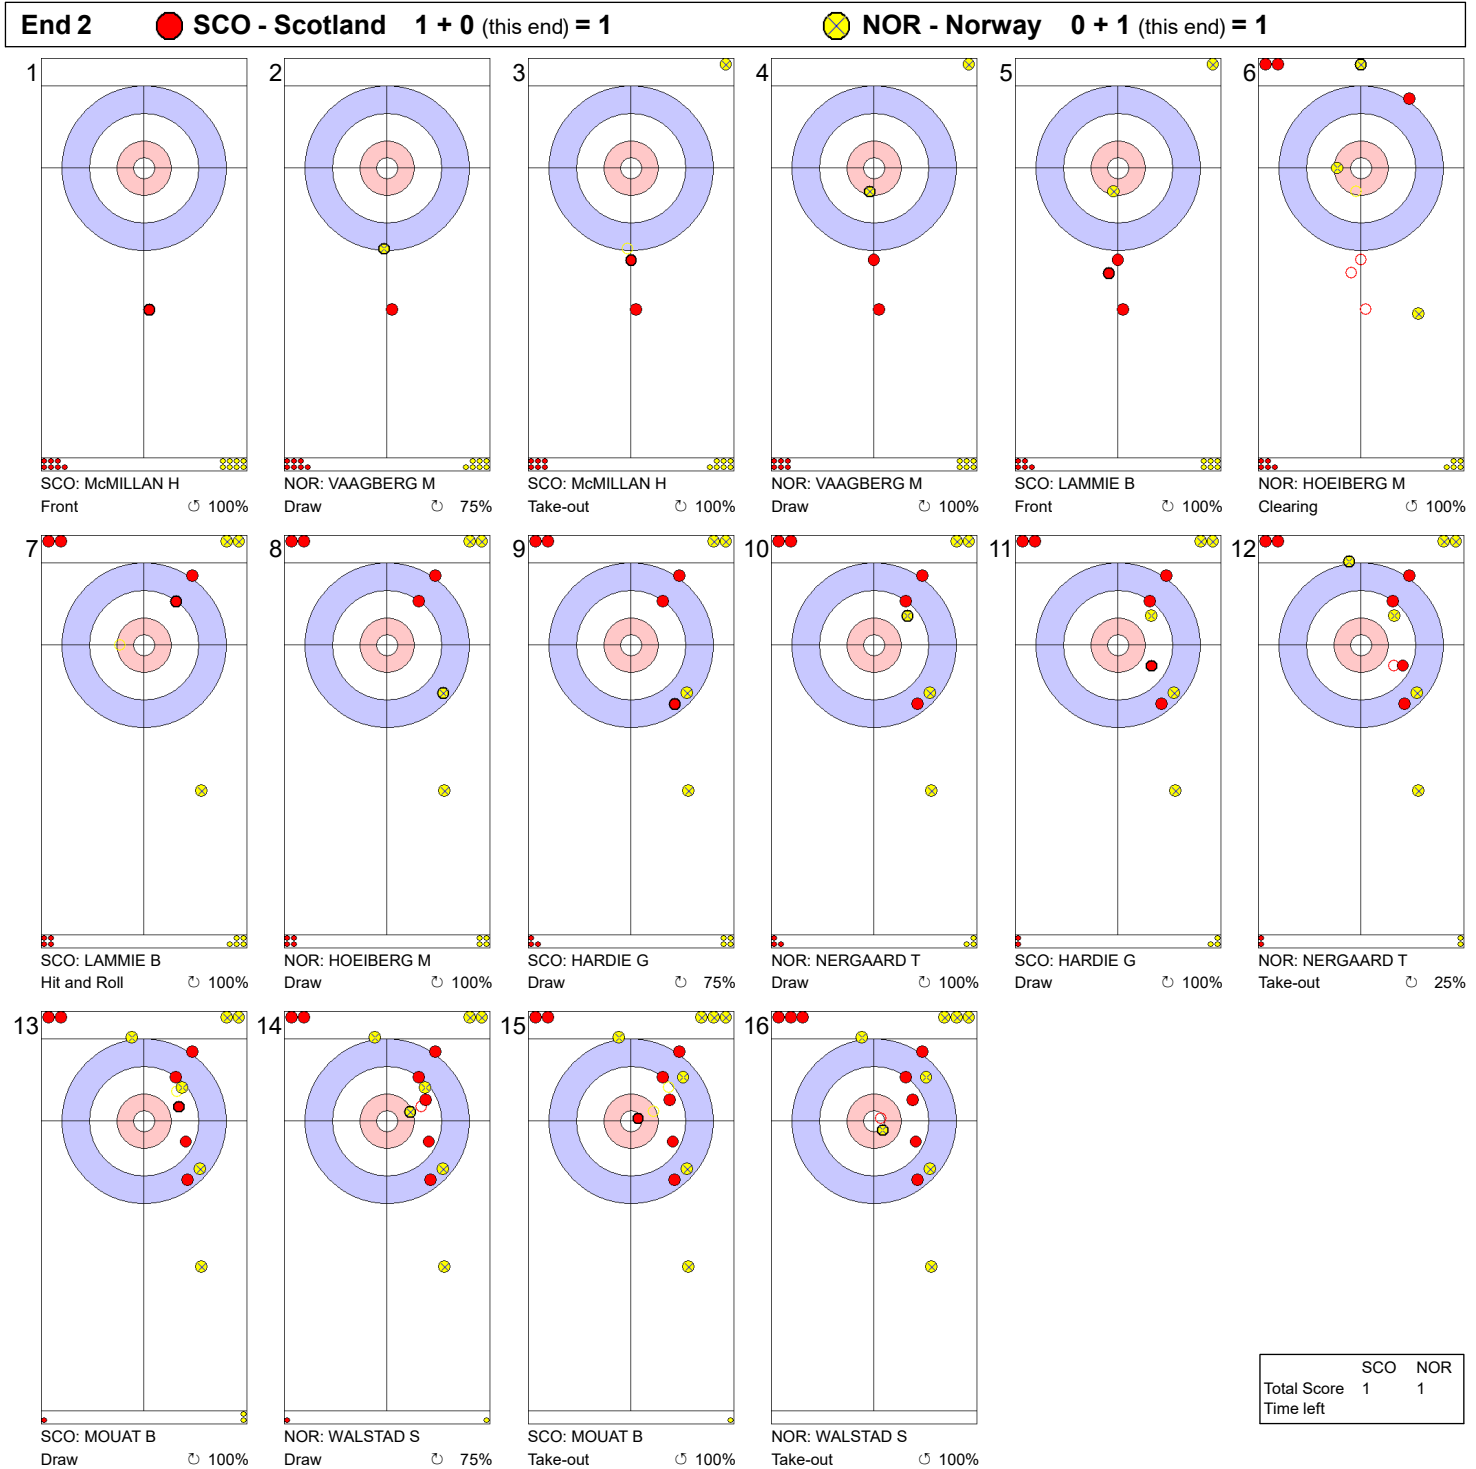

FRI 9 APR 2021  
 Start Time 9:00

Round Robin Session 22 - Sheet A

**Game - Shot by Shot**

**Legend:**  
 ↻ Clockwise      ↺ Counter-clockwise      - Not considered

FRI 9 APR 2021  
 Start Time 9:00

Round Robin Session 22 - Sheet A

**Game - Shot by Shot**

**Legend:**  
 ↻ Clockwise      ↺ Counter-clockwise      - Not considered

FRI 9 APR 2021  
 Start Time 9:00

Round Robin Session 22 - Sheet A

**Game - Shot by Shot**

**Legend:**  
 ↻ Clockwise      ↺ Counter-clockwise      - Not considered

FRI 9 APR 2021  
 Start Time 9:00

Round Robin Session 22 - Sheet A

**Game - Shot by Shot**

**Legend:**  
 ↻ Clockwise      ↺ Counter-clockwise      - Not considered