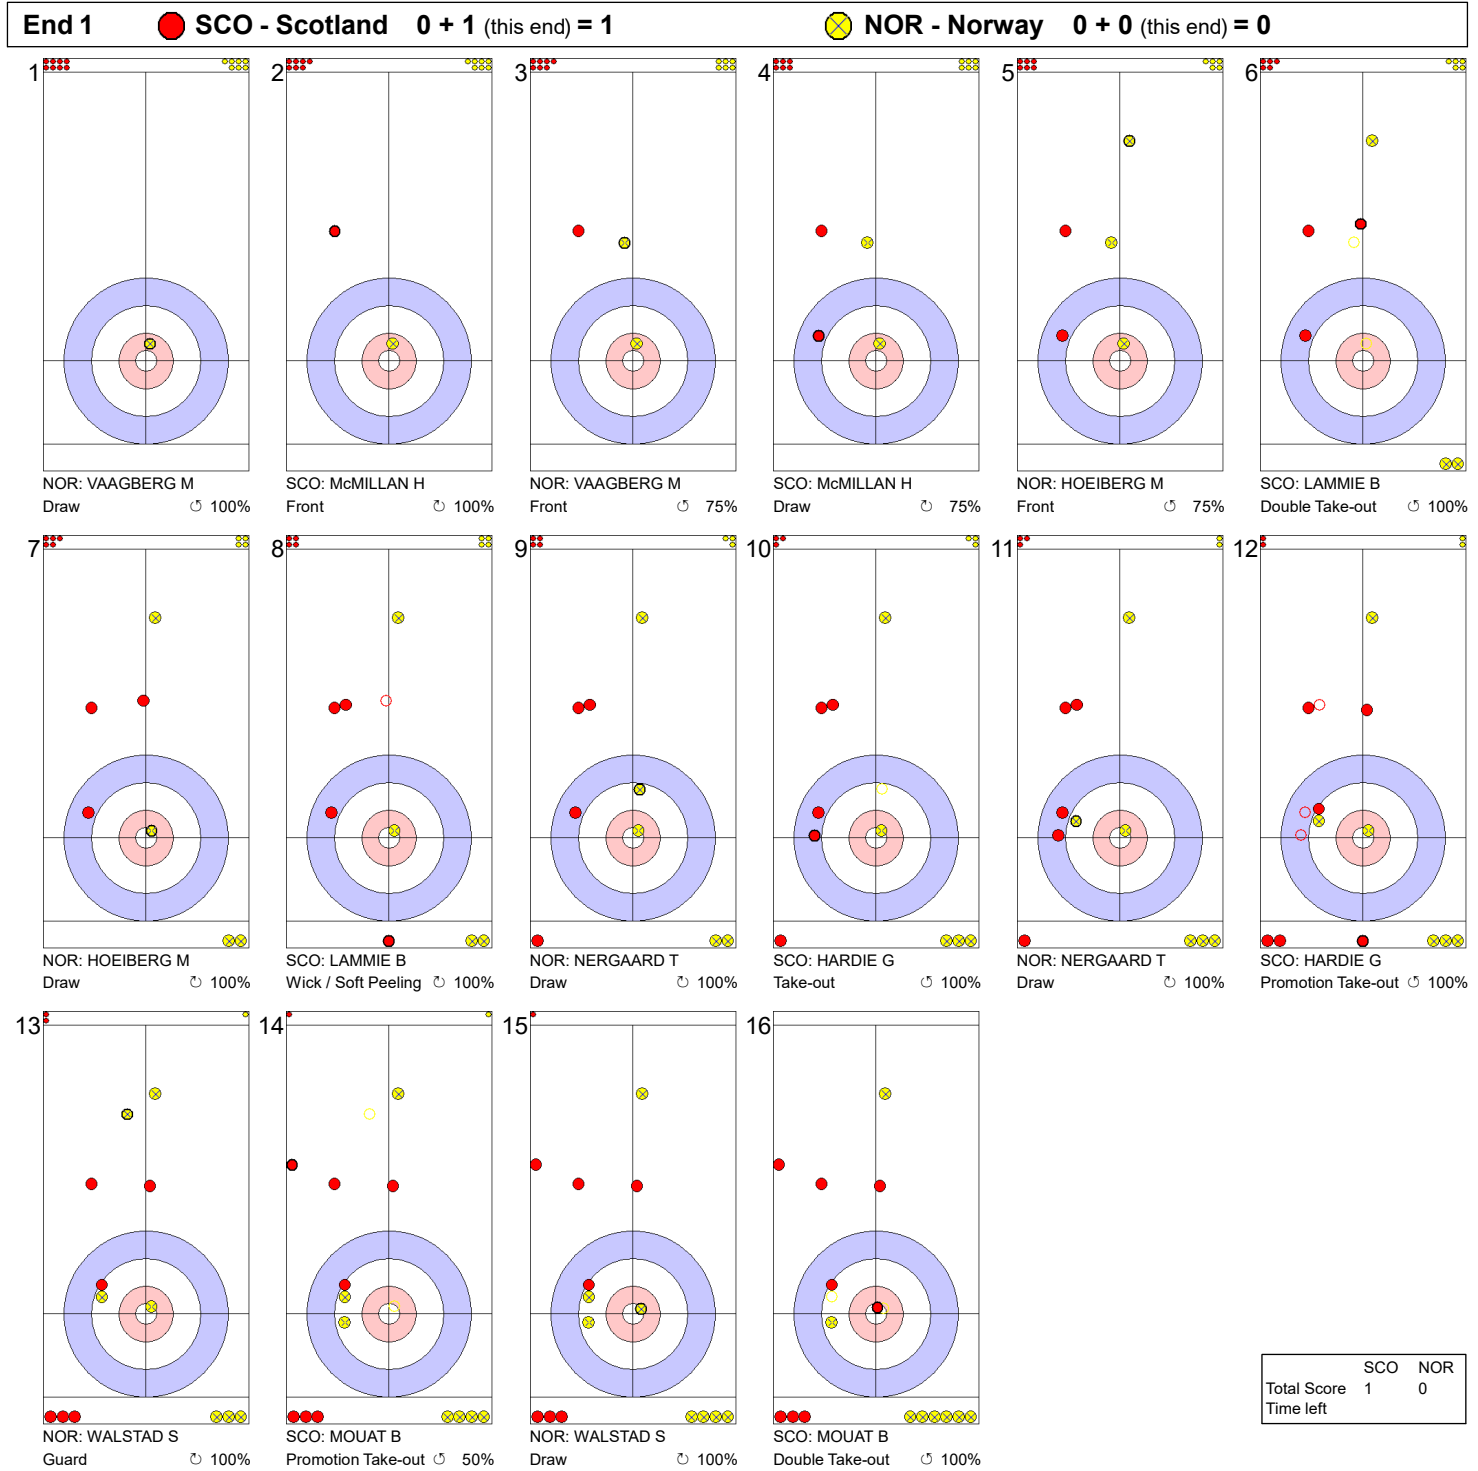

FRI 9 APR 2021  
 Start Time 9:00

Round Robin Session 22 - Sheet A

**Game - Shot by Shot**

**Legend:**  
 ↻ Clockwise      ↺ Counter-clockwise      - Not considered

FRI 9 APR 2021  
 Start Time 9:00

Round Robin Session 22 - Sheet A

**Game - Shot by Shot**

**Legend:**  
 ↻ Clockwise      ↺ Counter-clockwise      - Not considered

FRI 9 APR 2021  
 Start Time 9:00

Round Robin Session 22 - Sheet A

**Game - Shot by Shot**

**Legend:**  
 ↻ Clockwise      ↺ Counter-clockwise      - Not considered

FRI 9 APR 2021  
 Start Time 9:00

Round Robin Session 22 - Sheet A

**Game - Shot by Shot**

**Legend:**  
 ↻ Clockwise      ↺ Counter-clockwise      - Not considered